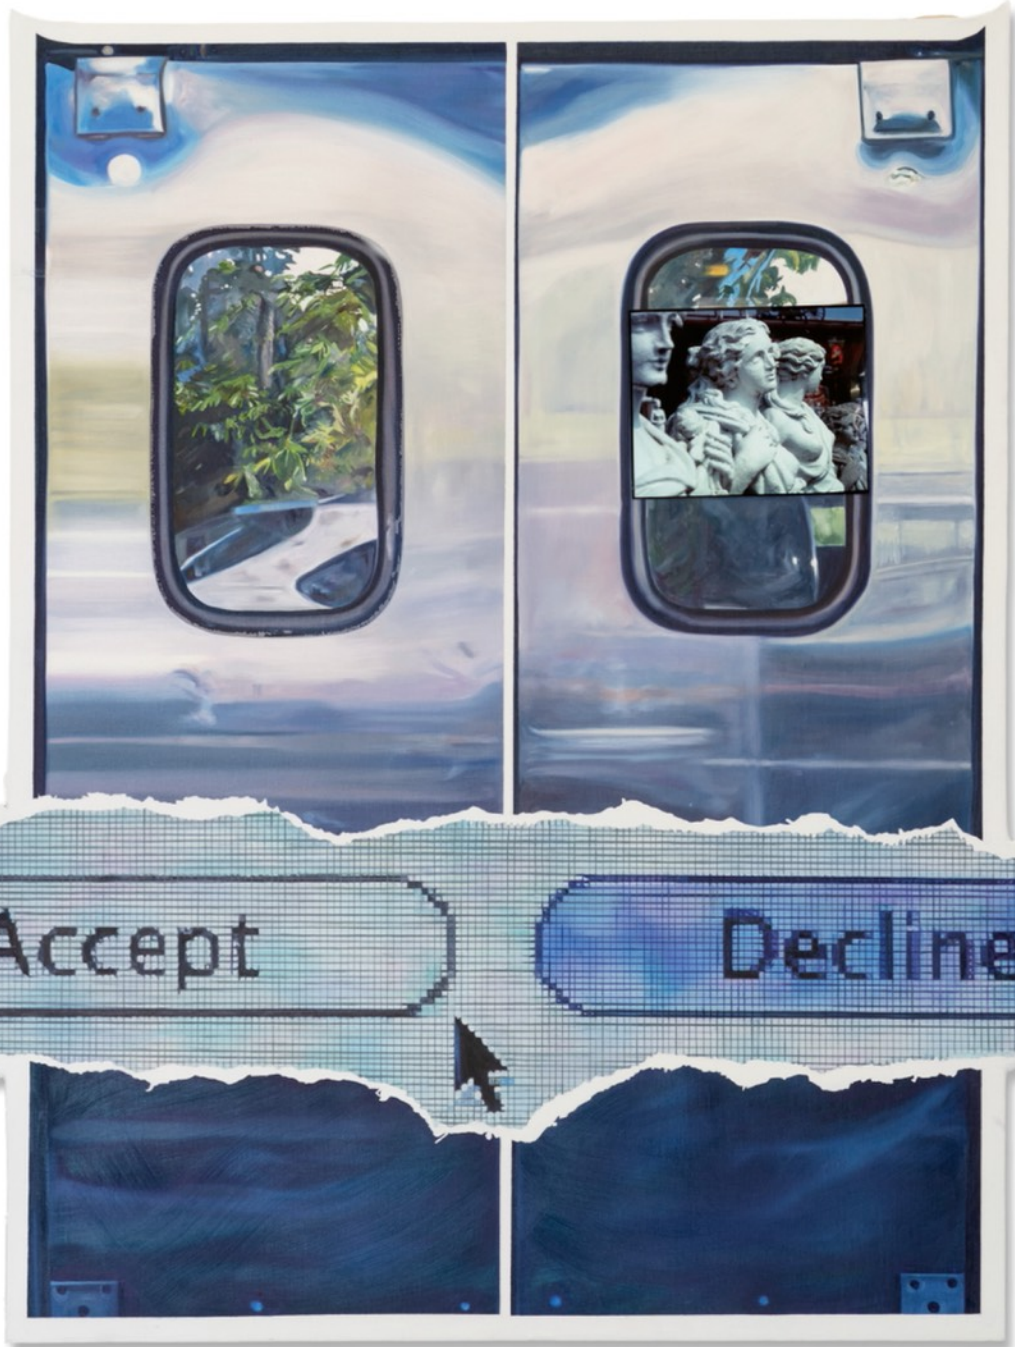

"Wild Westside Highway"  
1989  
48"x72"  
Oil on Linen

"Smoke"  
2009  
36" x 48"  
Oil on Linen

“Accept/ Decline”  
2011  
49” x 46”  
Oil on Linen

“Wildcat”  
2019  
48”x60”  
Oil on Linen

"Eye on Conception"  
1991  
60"x72"  
Oil on Linen

"Flame"  
1989  
36"x48"  
Oil on Linen

“New York to the Everglades”  
1988  
78”x52”  
Oil on Linen

“Photographing the Future”  
1991  
8’x10’ (feet, 2 panels)  
Oil on Linen

"Altimeter"  
1989  
40"x78"  
Oil on Linen

“Fork 3”  
2018  
48”x12’  
Oil On Linen

"Tennis"  
1987  
48"x72"  
Oil on Linen

"Thieves"  
2010  
39"x46"  
Oil on Linen

"20/20"  
2019  
28"x39"  
Oil on Linen

“Smile”  
2013  
36”x48”  
Oil on Linen

"Birdhouse"  
2001  
42"x50"  
Oil on Linen

"World of Waste"  
1992  
48"x48"  
Oil On Linen